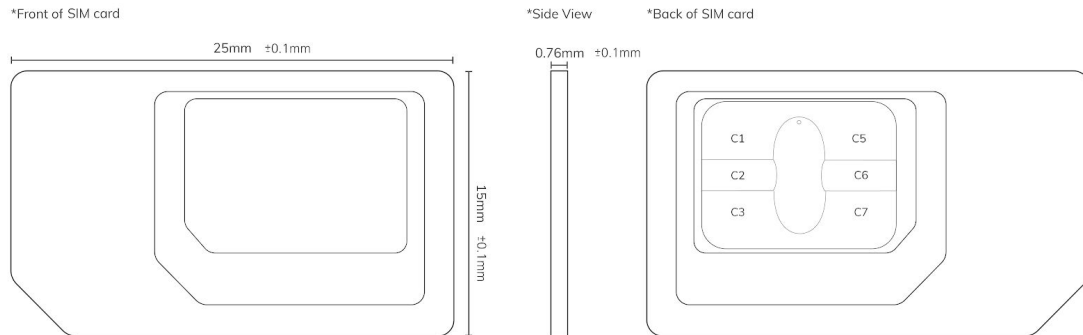

1.4 Mechanical Drawings

The SIM cards are tri-cut SIMs supporting 2FF, 3FF, or 4FF sockets.

1.4.1 2FF