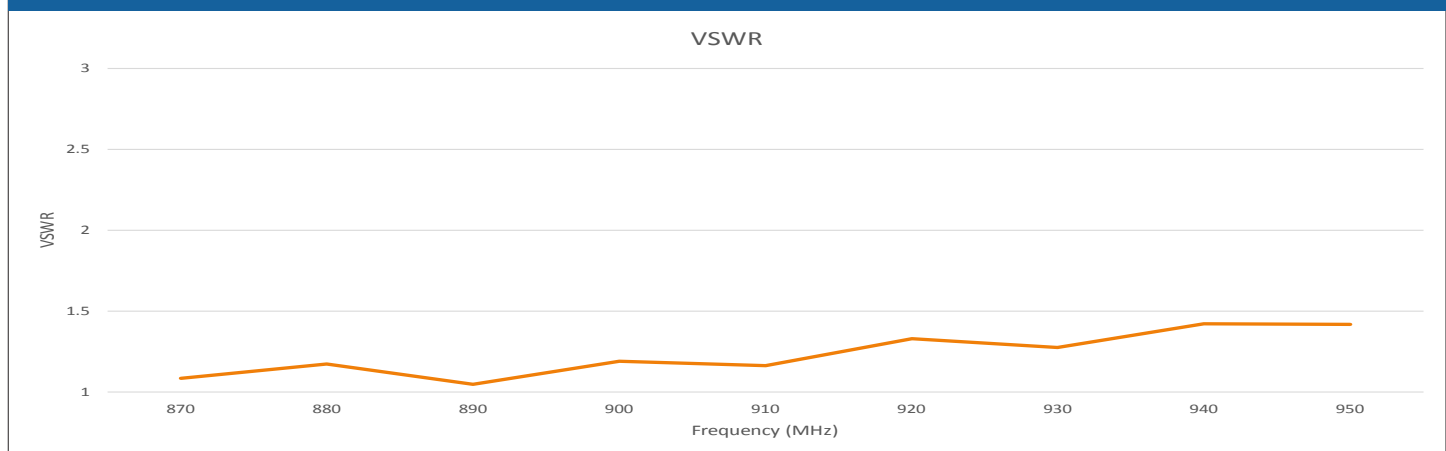

Electrical Data

Frequency Range	F1=890-950 MHz
VSWR	1.5:1 or less at resonant point
Peak Gain: Isotropic	3.0 dBi
Radiation Pattern	OMNI Directional Hemispherical
Polarization	Vertical

Mechanical Specifications

Radome	Glass Filled Polypropylene

Cable Data

Single-Band Antenna	15 feet (4.5 m) (Adhesive Mount) SMA is standard or Contact factory for connector.

Mounting Data

Dimensions	Diameter	4.2" (106.6 mm)
	Height	0.62" (15.8 mm)

VSWR of LTE Antennas