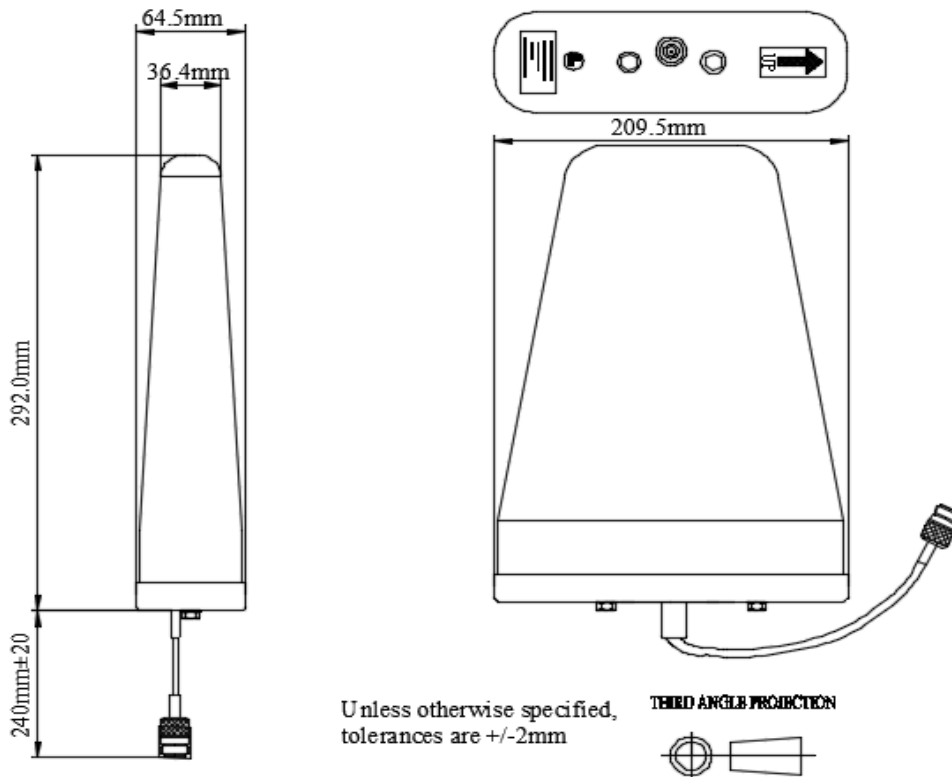

Wide Band Directional Antenna

AP-Yagi1-C-S6-F-WH-1

The AP-Yagi1-C-S6-F-WH-1 is an outdoor antenna defined by the following features:

- LTE
- Bolt Mount
- Cabled, N-Female
- RoHS Compliant

Dimensions

Specifications and Interface		
Frequency Range	698-960 MHz, 1700-2700 MHz	
Peak Gain	698-960 MHz	6.9 dBi
	1700-2700 MHz	7.3 dBi
Max Input Power	50 W	
Feed Impedance	50 ohms	
Polarization	V	
Temperature Range	Operating: -35 °C to +75 °C	
Waterproof Level	IP54	
Lightning Protection	DC Ground	
Dimensions	295 mm x 210 mm x 65 mm	
Weight	0.9 Kg	
Connector	N-Female	